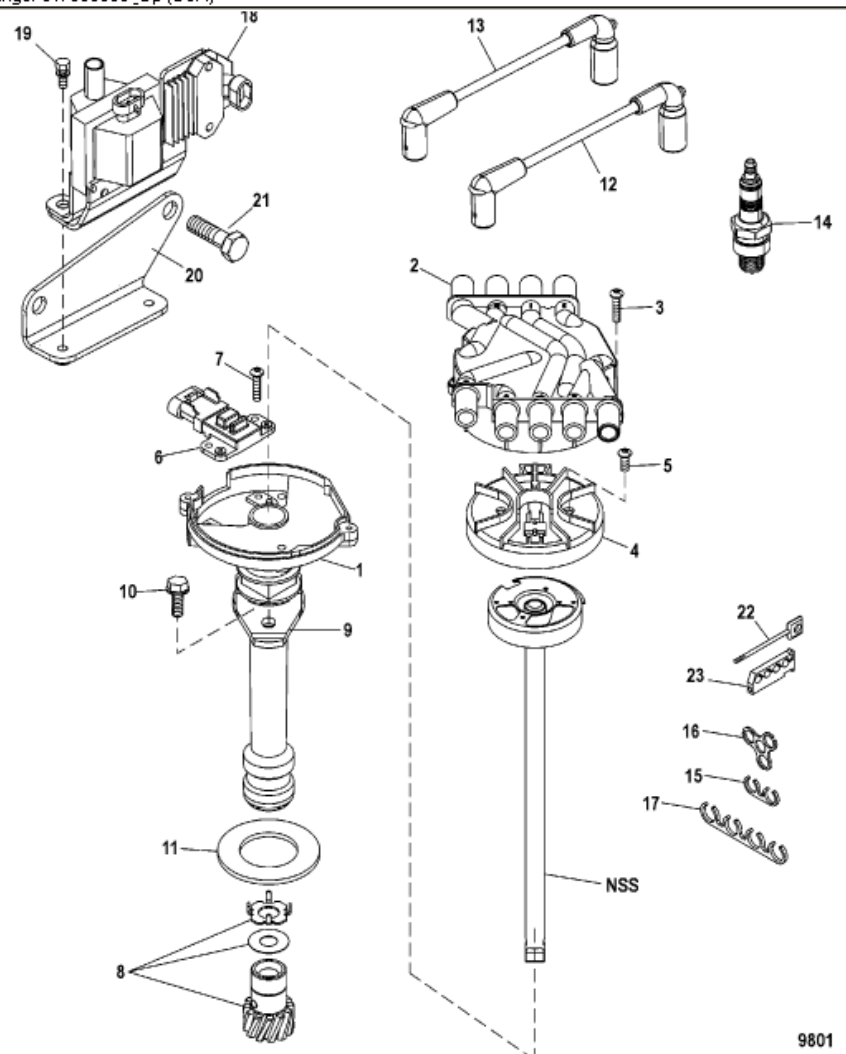

Parts List						
Ref	Class	Part	Description	Qty	Comment	Footnote
1		884794A02	DISTRIBUTOR ASSEMBLY	1		
2		898253T22	CAP, Distributor	1		
3	10	884786	SCREW	2		
4		898253013	ROTOR	1		
5	10	884788	SCREW	2		
6		898141	SENSOR, Hall Effect, Camshaft F	1		
7	10	884788	SCREW	2		
8	43	884789	GEAR ASSEMBLY	1		
9	54	88731	CLAMP	1		
10	10	40011149	SCREW, (M8 x 25)	1		
11	27	34486 3	GASKET	1		
12	84	863656A 1	CABLE KIT, Ignition (Spark Plugs a	1		
13	84	863657A 1	CABLE, Coil Wire Assembly	1		
14	33	884019	SPARK PLUG	8	(AC 41-932)	
15		54676	RETAINER, Two Wire	2		
16		32783	RETAINER, Three Wire	2		
17		32784	RETAINER, Four Wire	2		
18	392	863704T	COIL, Ignition	1		
19	10	65746 1	SCREW AND LOCKWASHER, (.25	2		
20		863663T	BRACKET, Coil	1		
21	10	98261	SCREW, (.375-16 x .750)	2		
22	16	90096A 1	STUD ASSEMBLY, (#10-32 x Spec	2		
23	54	72821	RETAINER	2		

9801